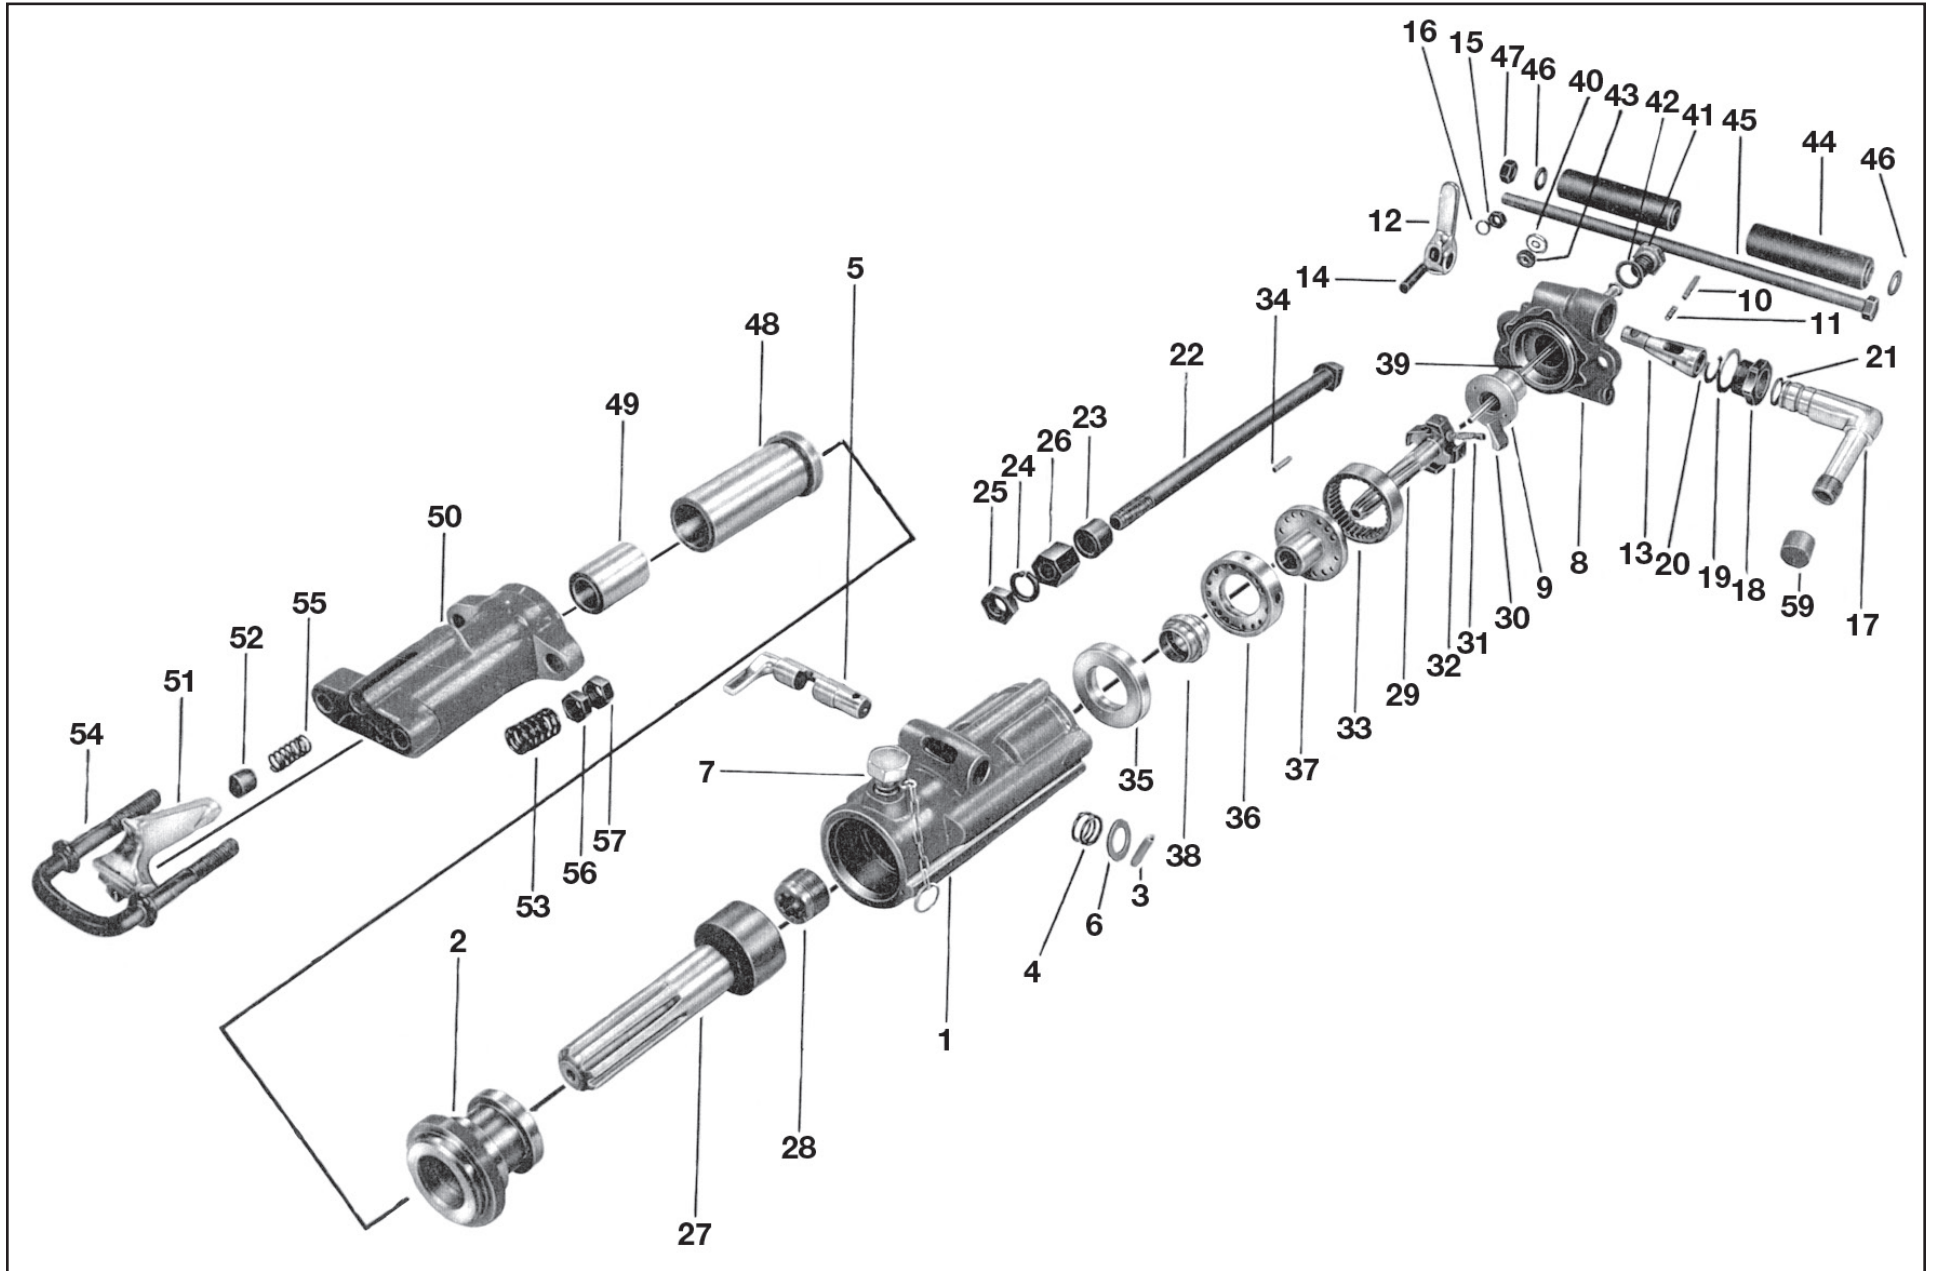

ERD60-783 7/8" Hex x 3-1/4" Rock Drill

ERD60-78414 7/8" Hex x 4-1/4" Rock Drill

ERD60 1" Hex x 4-1/4" Rock Drill

ERD60-783 7/8" Hex x 3-1/4" Rock Drill**ERD60-78414** 7/8" Hex x 4-1/4" Rock Drill**ERD60** 1" Hex x 4-1/4" Rock Drill

Index	Part No.	Description	Qty.
1	ERD60-01	Cylinder	1
2	ERD60-02	Cylinder Bushing	1
3	ERD60-03	Exhaust Control Pin	1
4	ERD60-04	Exhaust Control Spring	1
5	ERD60-05	Exhaust Control Valve	1
6	ERD60-06	Plain Washer	1
7	ERD60-07	Filler Plug Complete	1
8	ERD60-08	Back Head	1
9	ERD60-09	Back Head Bushing	1
10	ERD60-10	Detent Plunger	1
11	ERD60-11	Detent Spring	1
12	ERD60-12	Throttle Valve Handle	1
13	ERD60-13	Throttle Valve	1
14	ERD60-14	Throttle Valve Handle Bolt	1
15	ERD60-15	Hex Nut	1
16	ERD60-16	Spring Washer	1
17	ERD60-17	Air Connection Tube	1
18	ERD60-18	Air Connection Nut	1
19	ERD60-19	Air Connection Washer	1
20	ERD60-20	Air Connection Clamp	1
21	ERD60-21	O-Ring	1
22	ERD60-22	Through Bolt	1
23	ERD60-23	Spacer Ring	2
24	ERD60-24	Spring Washer	2
25	ERD60-25	Through Bolt Nut (short)	2
26	ERD60-26	Through Bolt Nut (long)	2
27	ERD60-27	Piston with Groove	1
28	ERD60-28	Rifle Nut	1
29	ERD60-29	Rifle Bar	1
30	ERD60-30	Rotation Pawl	4
31	ERD60-31	Pawl Plunger	4
32	ERD60-32	Pawl Spring	4
33	ERD60-33	Ratchet Ring	1